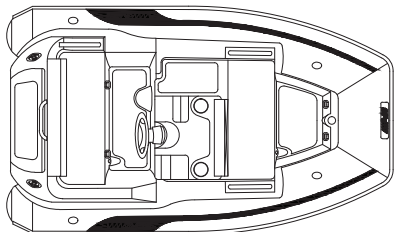

ABJET[®] 290

www.abinflatables.com

ABJET® 290

Specifications

Model	ABJET® 290
Length	2,90 mts / 9'6"
Beam	1,70 mts / 5'7"
Height (Removable Wheel)	0,83 mts / 2'8"
Tube Material	ORCA® 820
Tube Diameter	16" / 0,41 mts
Number of Chambers	4
Weight	683 lbs / 310 kgs
Person Capacity	4
Installed HP	90
RDC Design Category	C

Engine features

OEM with **ROTAX**

ACE 90 ECT
90 HP

Muffler & Silencer
Catalytic Exhaust System

**INTERNATIONAL
WARRANTY**

Standard Equipment

Features

Integrated Marine Grade Aluminum Fuel Tank (gal.10)
Diamond Non-Skid Deck
Rear Seat with Ample Storage
Fully Upholstered Seating-Spradling®
Console with forward seat
Easy Port & Starboard Access
Stainless Steel Port/Starboard Hand Rails
Ample Engine Access
Stainless Steel Bow Eye
2 Stern Stainless Steel Foldable Cleats
3 Stainless Steel Davit Lifting Points
Stainless Steel Ski-Eye & Stern Hand Rail
Stainless Steel Transom Tie Downs
Battery Box
2 Recessed Cup Holders
Water Tight Engine Compartment Seal

Tube

Orca ® (CSM) Fabric
Non-Corrosive Push-Push Inflation Valves
Single Solid Rub Rail
Reinforced External Seams

Drain System

Self Bailing Deck System with Non-Return Valves
Stainless Steel Drain Plugs

Standard Accessories