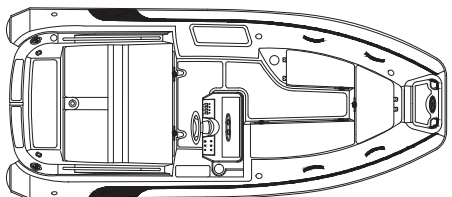

ABJET[®] 465XP

www.abinflatables.com

ABJET® 465XP

Specifications

Model	ABJET® 465XP
Length	4,56 mts / 15'
Beam	2,01 mts / 6'7"
Height (Removable Wheel)	1,12 mts / 3'8,5"
Tube Material	ORCA® 828
Tube Diameter	18" / 0,46 mts
Number of Chambers	5
Weight	1257 lbs / 570 kgs
Person Capacity	8
Installed HP	170
RDC Design Category	C

Engine features

OEM with **ROTAX** 

ACE 170 ECT
170 HP

Muffler & Silencer
Catalytic Exhaust System

**INTERNATIONAL
WARRANTY**

Standard Equipment

Features

Integrated Marine Grade Aluminum Fuel Tank (gal.26)
Diamond Non-Skid Deck
Dual Rear Seat
Fully Upholstered Seating-Spradling®
Easy Port & Starboard Access
Integrated Stainless Steel Stern Rails
Ample Engine Access
Stainless Steel Bow Eye
2 Stern Stainless Steel Foldable Cleats
3 Stainless Steel Davit Lifting Points
Stainless Steel Removable Ski-Pole & Stern Hand Rail
Stainless Steel Transom Tie Downs
Battery Box
2 Recessed Cup Holders
Water Tight Engine Compartment Seal
Built-In Coolers with Drain
Integrated Bow Locker
Fiberglass Bow Step with cushion, navigation lights and SS cleat
INR - Intelligent Neutral and Reverse System

Tube

Orca ® (CSM) Fabric
Non-Corrosive Push-Push Inflation Valves
Double Solid Rub Rail
Reinforced External Seams
Orca ® (CSM) Fabric Handles on Tubes

Drain System

Self Bailing Deck System with Non-Return Valves
Stainless Steel Drain Plugs